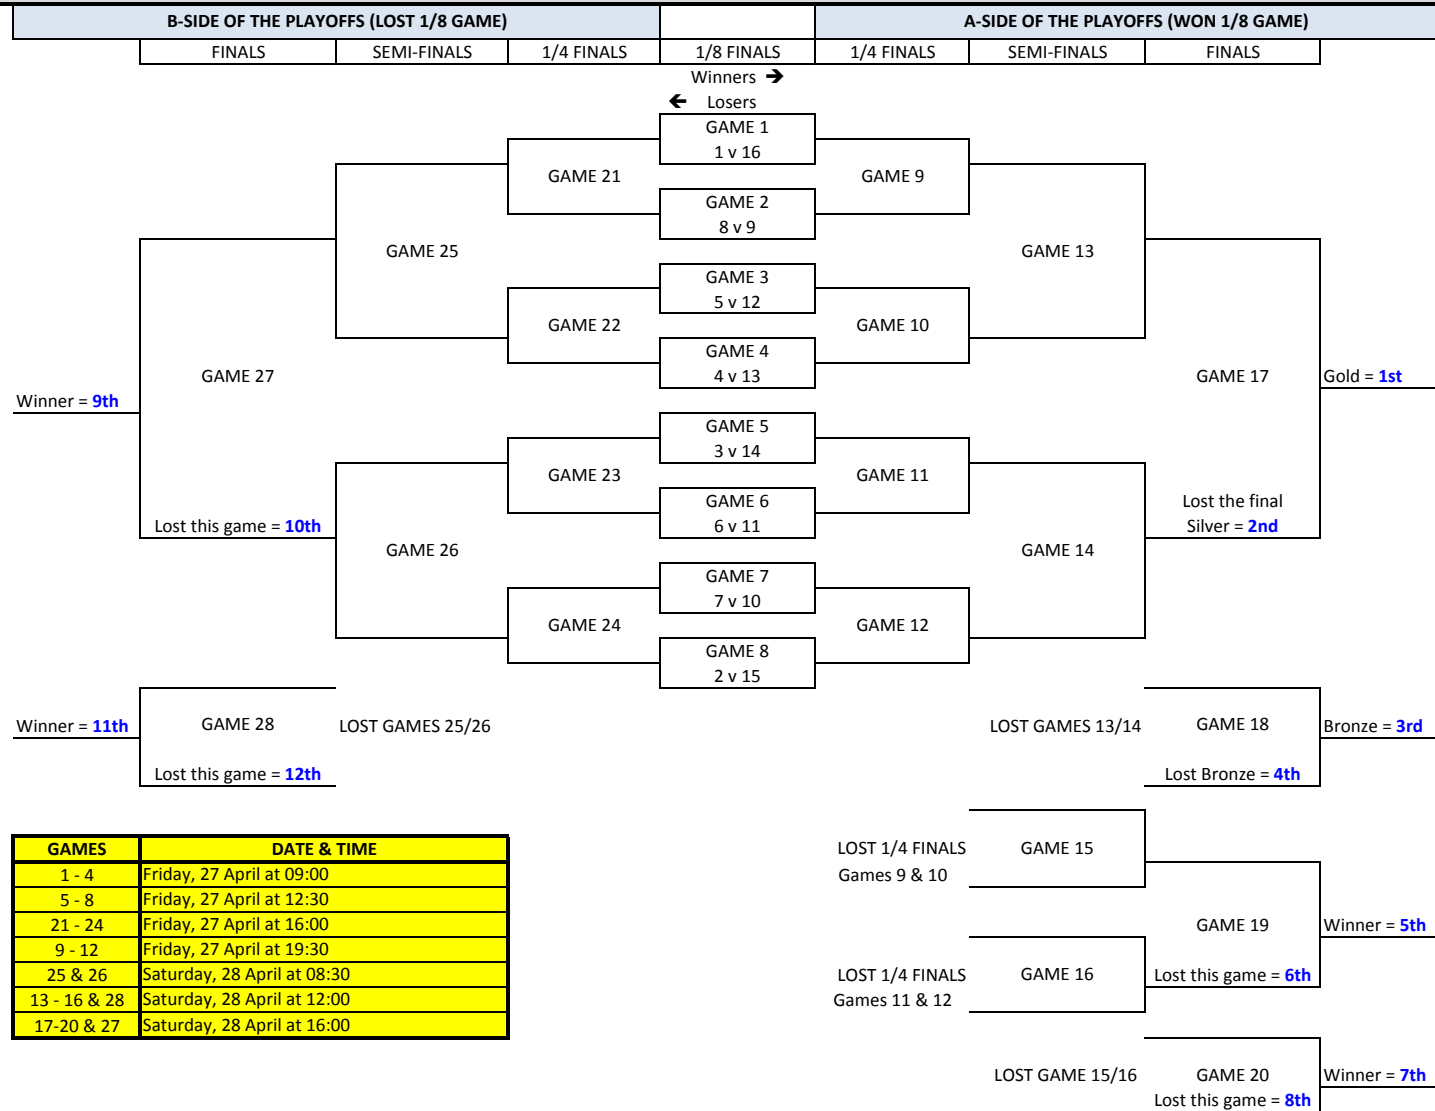

2018 WORLD MIXED DOUBLES CURLING CHAMPIONSHIP - PLAY-OFF CHART

GAMES	DATE & TIME
1 - 4	Friday, 27 April at 09:00
5 - 8	Friday, 27 April at 12:30
21 - 24	Friday, 27 April at 16:00
9 - 12	Friday, 27 April at 19:30
25 & 26	Saturday, 28 April at 08:30
13 - 16 & 28	Saturday, 28 April at 12:00
17-20 & 27	Saturday, 28 April at 16:00